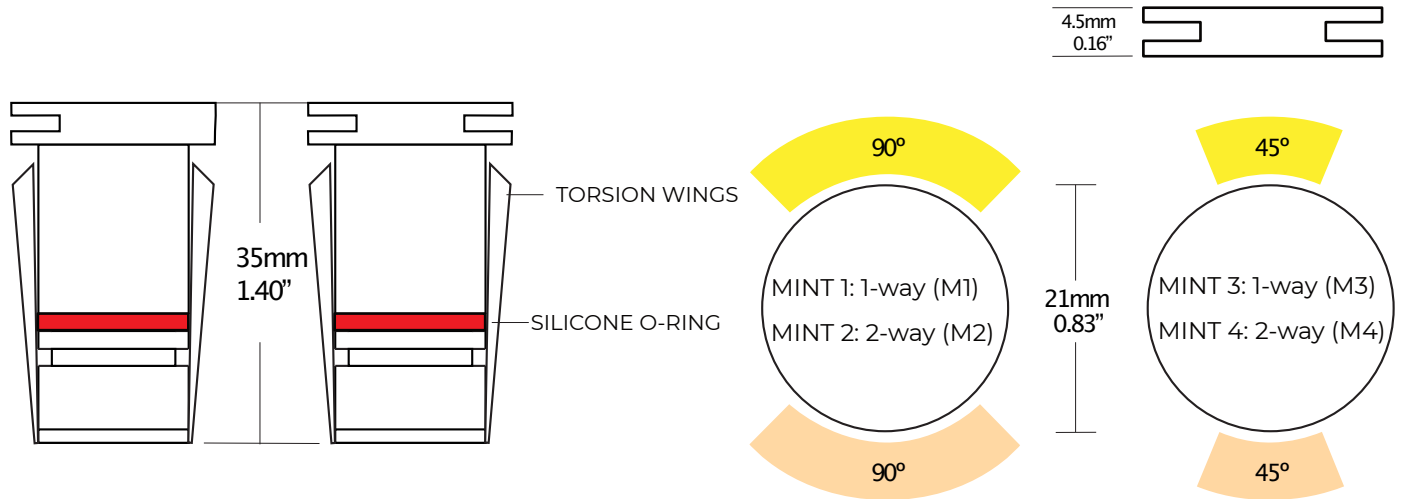

MINT

RECESSED/IN-GRADE UNI- AND BI-DIRECTIONAL MARKER
MINIM.IS/mint

SPECIFICATIONS

MATERIAL:	PRECISION, HAND-MILLED TITANIUM	LUMINAIRE WEIGHT:	0.1 LB (45 GRAMS)
SECONDARY OPTICS:	PMMA LENS + 316 STAINLESS PRISM REFLECTOR	DRIVE-OVER RATING:	10,500 LBS (4,775 KG)
PIGTAIL:	23-INCH (58CM) DOUBLE-SHEATHED PIGTAIL	MP FAMILY RATING:	125mA @ 12vDC = 1.5 watt
POWER REQUIREMENT:	CONSTANT VOLTAGE 12-VOLT DC, PARALLEL TOPOLOGY	LUMEN OUTPUT:	30 LM (DELIVERED)
ENVIRONMENT:	IP67+IP65, WET, DRY, IC, CONCRETE, IN-GRADE		
WARRANTY:	5-YEAR LIMITED WARRANTY		

HOW TO SPECIFY. LUMINAIRE EXAMPLE CODE: M2-MP-35-AU-TRKTRD16-PKMP-0115-DL2

PROD.	FAMILY ¹	CCT & CRI	BEZEL COLOR ¹	TRIM KIT	POWER KIT ⁴	POWER DIMMING PROTOCOLS ¹
M1 (90° 1-way)	MP	27 (2700°K CRI 90+)	TI NATURAL TITANIUM	TRKTRD16 ²	PKMP-0115 FOR 1 TO 15 LIGHTS	10V 0-10VDC + 10V PWM ³
M2 (90° 2-way)		30 (3000°K CRI 90+)	AU MATTE GOLD ³	NOKIT	PKMP-1630 FOR 16 TO 30 LIGHTS	DL1 DALI + 10V PWM ³
M3 (45° 1-way)		35 (3500°K CRI 90+)	BK MATTE BLACK ³		NOPW NO POWER	DL2 DALI-2 + 10V PWM ³
M4 (45° 2-way)		40 (4000°K CRI 90+)				N/A NO POWER
		50 (5000°K CRI 90+)				