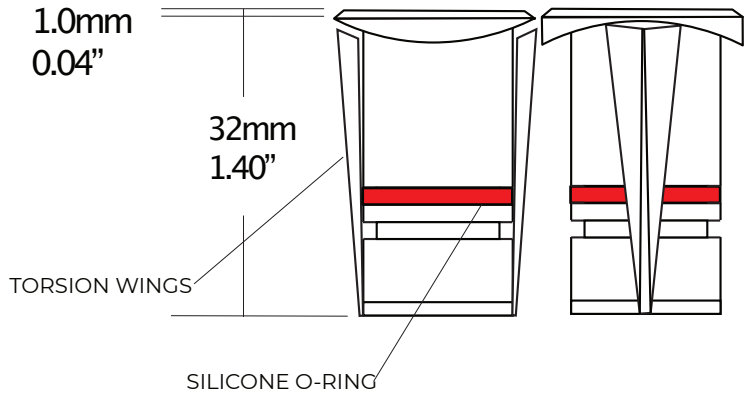

POX

MINUSCULE UNDER-RAILING LIGHTING
AVAILABLE FOR 40MM and 50MM RAILING

MINIM.IS/pox

SPECIFICATIONS

MATERIAL:	PRECISION, HAND-MILLED TITANIUM	WARRANTY:	5-YEAR LIMITED WARRANTY
SECONDARY OPTICS:	PMMA LENS + SAPPHIRE CRYSTAL, OR METALLIC CUP REFLECTOR + SAPPHIRE CRYSTAL	LUMINAIRE WEIGHT:	0.1 LB (45 GRAMS)
PIGTAIL:	23-INCH (58CM) DOUBLE-SHEATHED PIGTAIL	MP FAMILY RATING:	125mA @ 12VDC = 1.5 watt
POWER REQUIREMENT:	CONSTANT VOLTAGE 12-VOLT DC, PARALLEL TOPOLOGY	LUMEN OUTPUT:	FLOOD: 112 LM (DELIVERED) SPOT: 92 LM (DELIVERED)
ENVIRONMENT:	IP67, IP65, DAMP, WET, DRY, IC, CONCRETE, DRYWALL		

HOW TO SPECIFY. LUMINAIRE EXAMPLE CODE: X5-MP-30-N-TI-LH-PKMP-0115-DL2

PROD.	FAMILY	CCT & CRI	OPTICS	BEZEL COLOR	ACCESSOR.	POWER KIT ³	POWER DIMMING PROTOCOLS ¹
X4 For 40mm Ø railing	MP	27 (2700°K CRI 90+)	FL 136° FLOOD ⁴	TI NATURAL TITAN	NO NONE	PKMP-0115 FOR 1 TO 15 LIGHTS	10V 0-10VDC + 10V PWM ²
X5 For 50mm Ø railing		30 (3000°K CRI 90+)	SP 40° SPOT ⁵	AU MATTE GOLD ²	LH HEX LOUVER ⁶	PKMP-1630 FOR 16 TO 30 LIGHTS	DL1 DALI + 10V PWM ²
		35 (3500°K CRI 90+)		BK MATTE BLACK ²	FR FROST LENS ⁶	NOPW NO POWER	DL2 DALI-2 + 10V PWM ²
		40 (4000°K CRI 90+)					N/A NO POWER
		50 (5000°K CRI 90+)					