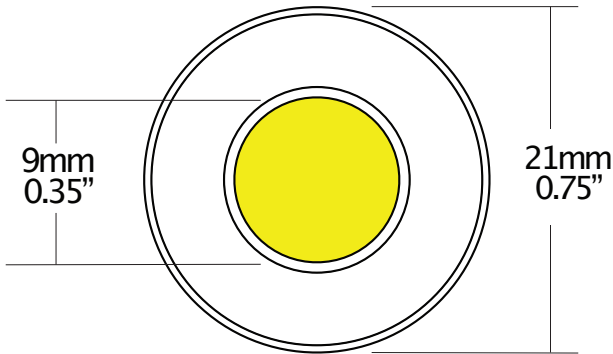

POX

MINUSCULE UNDER-RAILING LIGHTING
AVAILABLE FOR 40MM and 50MM RAILING

MINIM.IS/pox

SPECIFICATIONS

MATERIAL:	PRECISION, HAND-MILLED TITANIUM	WARRANTY:	5-YEAR LIMITED WARRANTY
SECONDARY OPTICS:	PMMA LENS + SAPPHIRE CRYSTAL, OR METALLIC CUP REFLECTOR + SAPPHIRE CRYSTAL	LUMINAIRE WEIGHT:	0.1 LB (45 GRAMS)
PIGTAIL:	23-INCH (58CM) DOUBLE-SHEATHED PIGTAIL	MP FAMILY RATING:	125mA @ 12VDC = 1.5 watt
POWER REQUIREMENT:	CONSTANT VOLTAGE 12-VOLT DC, PARALLEL TOPOLOGY	LUMEN OUTPUT:	FLOOD: 112 LM (DELIVERED) SPOT: 92 LM (DELIVERED)
ENVIRONMENT:	IP67, IP65, DAMP, WET, DRY, IC, CONCRETE, DRYWALL		

HOW TO SPECIFY. LUMINAIRE EXAMPLE CODE: X5-MP-30-N-TI-LH-PKMP-0115-DL2

PROD.	FAMILY	CCT & CRI	OPTICS	BEZEL COLOR	ACCESSOR.	POWER KIT ³	POWER DIMMING PROTOCOLS ¹
X4 For 40mm Ø railing	MP	27 (2700°K CRI 90+)	FL 136° FLOOD ⁴	TI NATURAL TITAN	NO NONE	PKMP-0115 FOR 1 TO 15 LIGHTS	10V 0-10VDC + 10V PWM ²
X5 For 50mm Ø railing		30 (3000°K CRI 90+)	SP 40° SPOT ⁵	AU MATTE GOLD ²	LH HEX LOUVER ⁶	PKMP-1630 FOR 16 TO 30 LIGHTS	DL1 DALI + 10V PWM ²
		35 (3500°K CRI 90+)		BK MATTE BLACK ²	FR FROST LENS ⁶	NOPW NO POWER	DL2 DALI-2 + 10V PWM ²
		40 (4000°K CRI 90+)					N/A NO POWER
		50 (5000°K CRI 90+)					